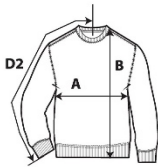

GILDAN

18000 GD056

Heavy Blend Adult Crewneck Sweatshirt

DETAILS

Fabric
Yarn Count
Features

50% US Cotton, 50% Polyester, 271.0 G/SqM (White 257 G/SqM)
20/1
Heavy Blend features air combed MVS yarn for reduced pilling, and an extensive colour palette.
Proud member of the US Cotton Trust Protocol (USCTP).
Cotton products from Gildan support more sustainable + ethical cotton farming.
Companion style: 18000B
2-end midweight fleece fabric
1x1 rib with spandex for enhanced stretch and recovery
Classic fit, tubular body
High-performing tear-away label
Honduras, Nicaragua, El Salvador
S - 3XL 36 PIECES
4XL - 5XL 12 PIECES
30
168

Country of Origin
Case Packs

Colours
SKU's

SPECIFICATIONS

Centimeters	Tol-	Tol+	S	M	L	XL	2XL	3XL	4XL	5XL
Chest (A)	2.540	2.540	50.800	55.880	60.960	66.040	71.120	76.200	81.280	86.360
Length from HPS (B)	2.540	2.540	68.580	71.120	73.660	76.200	78.740	81.280	83.820	86.360
Sleeve length (Center back) (D2)	2.540	2.540	85.090	87.630	90.170	92.710	95.250	97.790	100.330	102.870

Inches	Tol-	Tol+	S	M	L	XL	2XL	3XL	4XL	5XL
Chest (A)	1.000	1.000	20.000	22.000	24.000	26.000	28.000	30.000	32.000	34.000
Length from HPS (B)	1.000	1.000	27.000	28.000	29.000	30.000	31.000	32.000	33.000	34.000
Sleeve length (Center back) (D2)	1.000	1.000	33.500	34.500	35.500	36.500	37.500	38.500	39.500	40.500